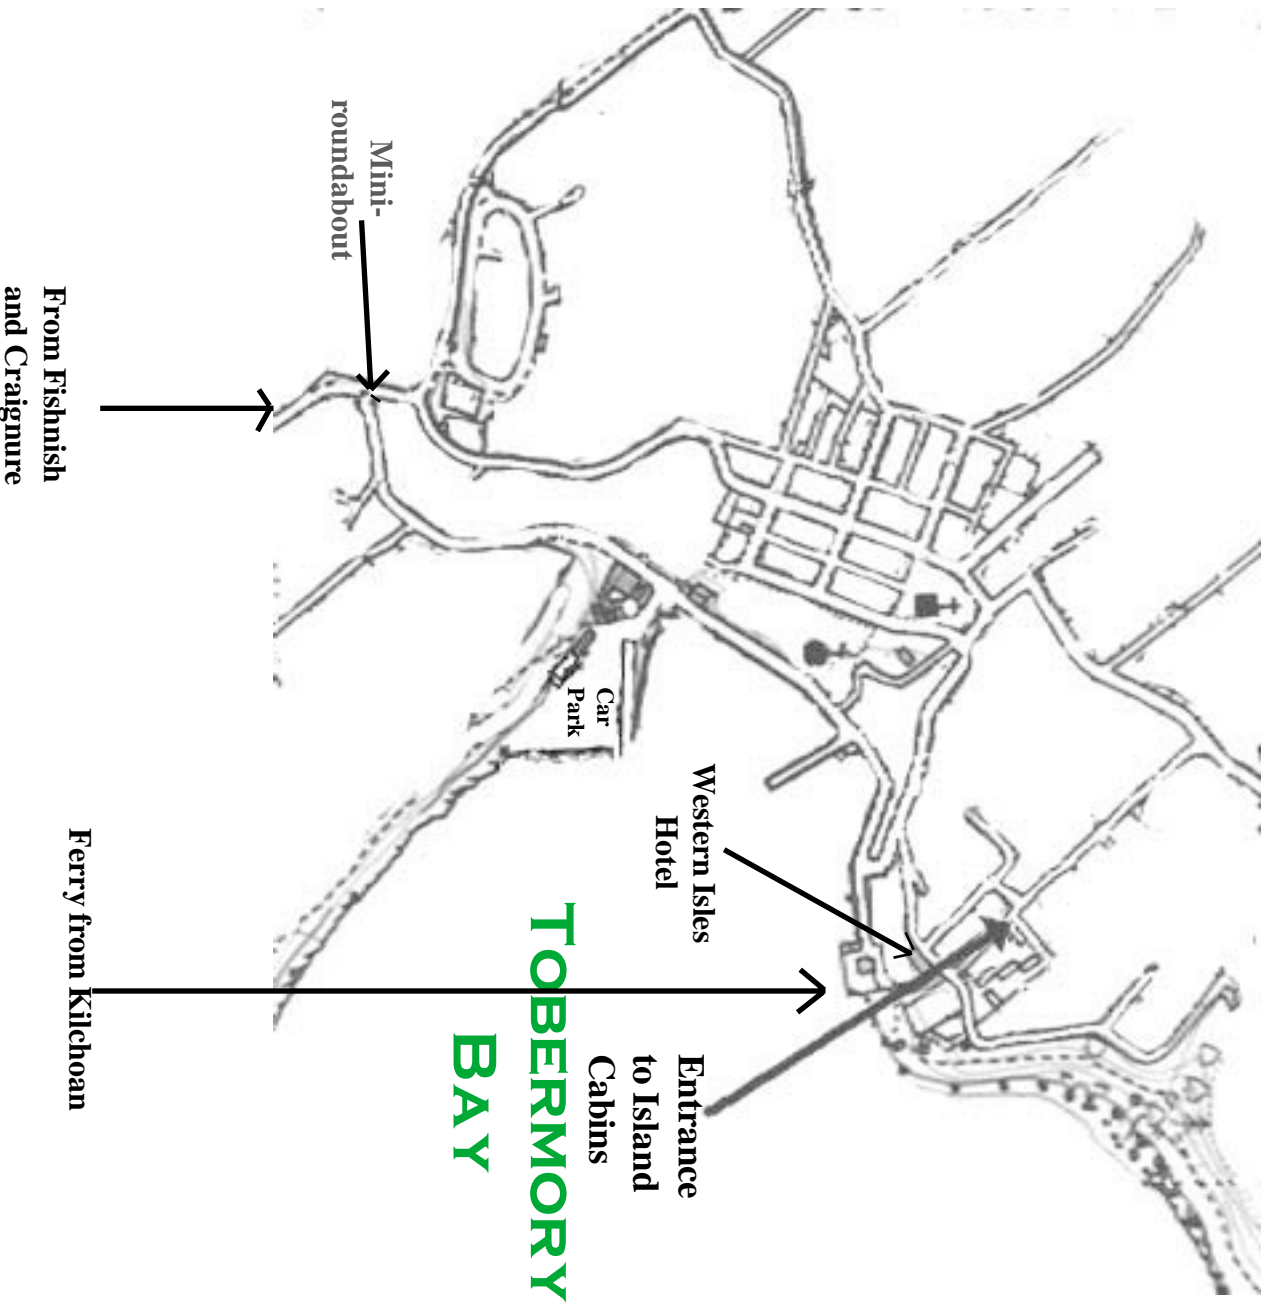

Goodfellow Accommodations Ltd. Island Cabins, Tobermory

On entering Tobermory take a right turn at the mini-roundabout.

Go down the hill and along the sea-front and take a left turn up Back Brae.

Half way up, take a sharp hairpin to the right.

Go up the hill and turn left opposite the Western Isles Hotel.

Follow the road round to the right and the entrance to Island Cabins is straight ahead.